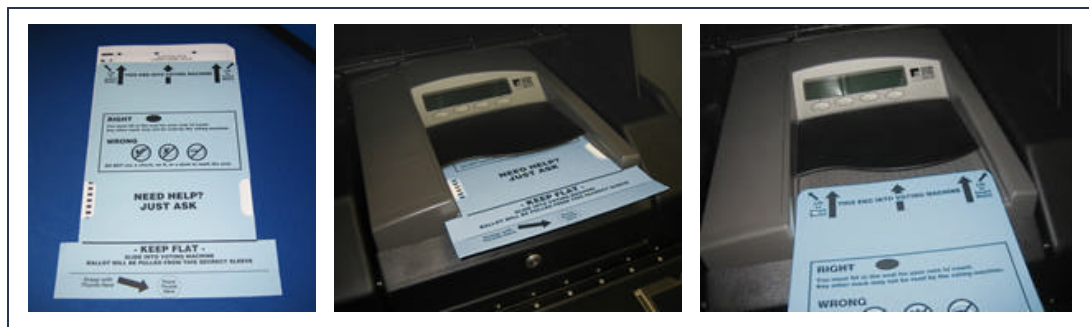

[main](#)[products](#)[resources](#)[contact us](#)

Ballot Transfer Sleeve

Vogue Ballot Transfer Sleeve

The Vogue "Ballot Transfer Sleeve" AKA: Anderson Sleeve comes in 2 - sizes accommodating 14" & 19" ballots. The unique design allows the scanner to pull the ballot from the sleeve without any other manual assistance.

Other Products

- [AutoMark™](#)
Voter Assist Terminal
- [SpaceSAVER](#)
Portable Ballot Box
- [Vogue I](#)
Voting Booth

©2004 Vogue Election Systems, LLC

site created by
Robis
inc.