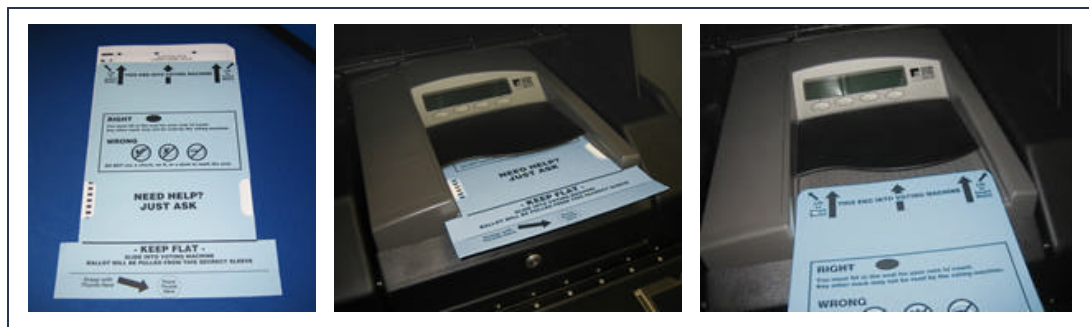

[main](#)
[products](#)
[resources](#)
[contact us](#)

Ballot Transfer Sleeve

Vogue Ballot Transfer Sleeve

The Vogue "Ballot Transfer Sleeve" AKA: Anderson Sleeve comes in 2 - sizes accommodating 14" & 19" ballots. The unique design allows the scanner to pull the ballot from the sleeve without any other manual assistance.

Other Products

- [AutoMark™](#)
Voter Assist Terminal
- [SpaceSAVER](#)
Portable Ballot Box
- [Vogue I](#)
Voting Booth

©2004 Vogue Election Systems, LLC

site created by

 Robis
 inc